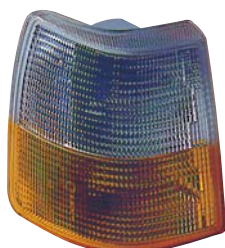

## 240/740/760

REPLACEMENT FOR

**773-1401PXBE-C**  
**SIDE LAMP**  
50PRS 0.90CFT

OEM PARTS  
773-1401N-UE-Y

TUNING PARTS  
773-1401PXBE-C

WY5W

**773-1503R/L-UE-C**  
**CORNER LAMP**  
20PCS 2.70CFT

OEM PARTS  
773-1503R/L-UE

740/760 '83-'89

TUNING PARTS  
773-1503R/L-UE-C

WY5W/P21W

**773-1501R/L-BE-C**  
**CORNER LAMP**  
20PCS 2.60CFT

OEM PARTS  
773-1501R/L-UE

740 '90

TUNING PARTS  
773-1501R/L-BE-C

R5W/P21W

## CTS/CTS-V '03-'05

REPLACEMENT FOR

**332-1432P-A-2S**  
**SIDE LAMP**  
50PRS 1.83CFT

OEM PARTS  
332-1432R/L-AS

TUNING PARTS  
332-1432P-A-2S

W3W BLACK/SMOKE LENS